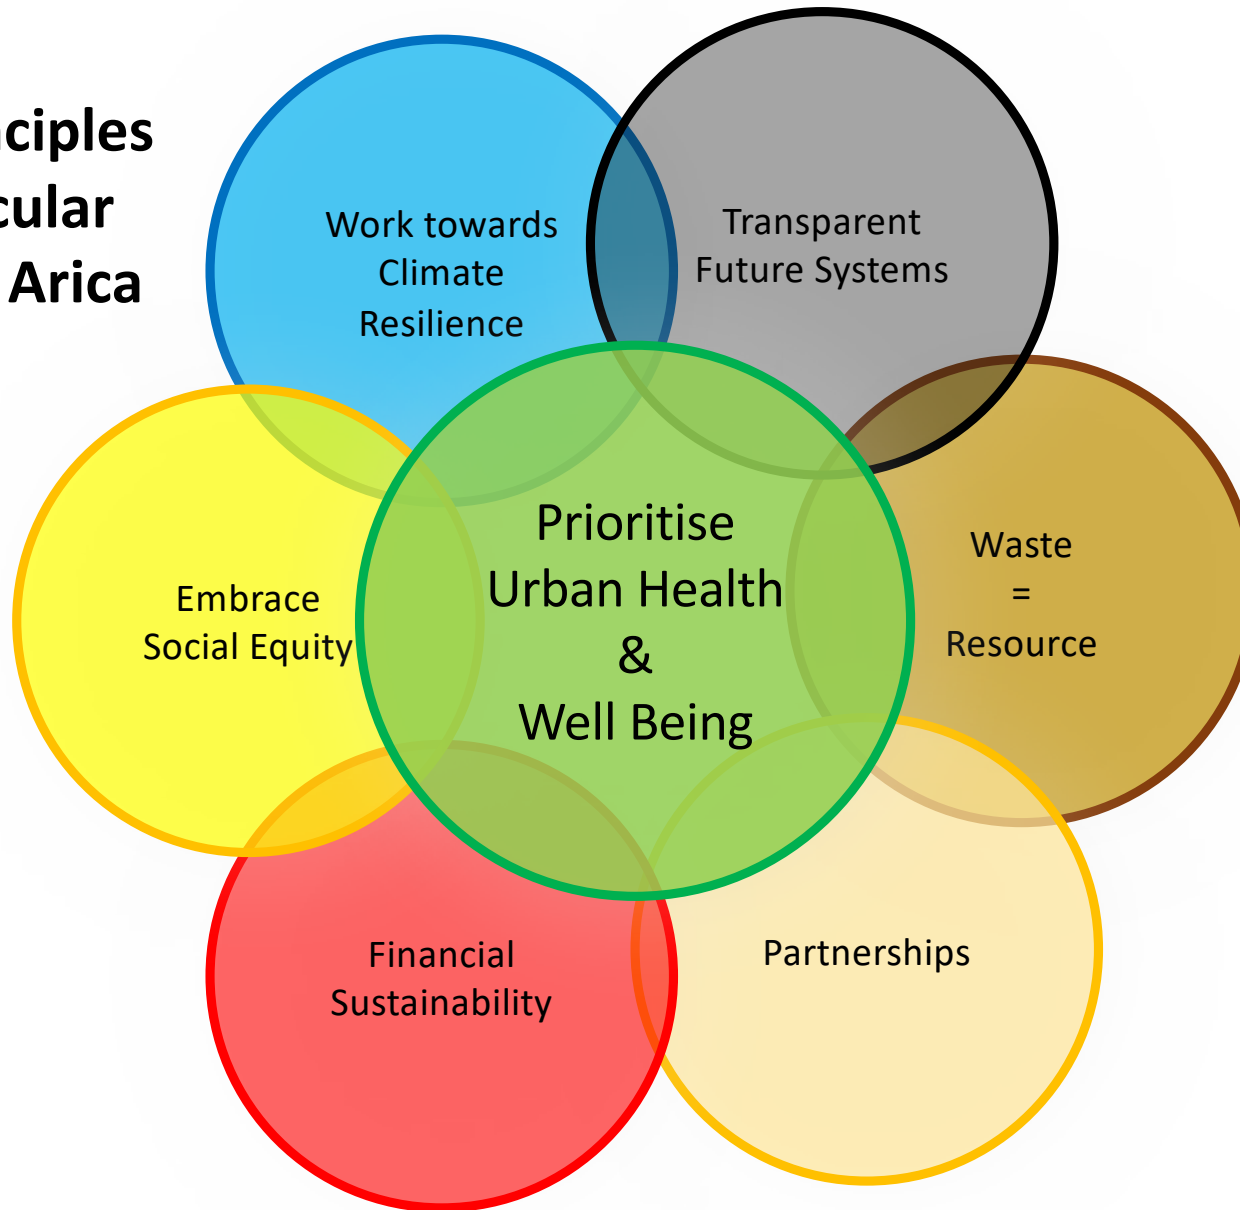

Guiding Principles for the Circular Economy in Arica